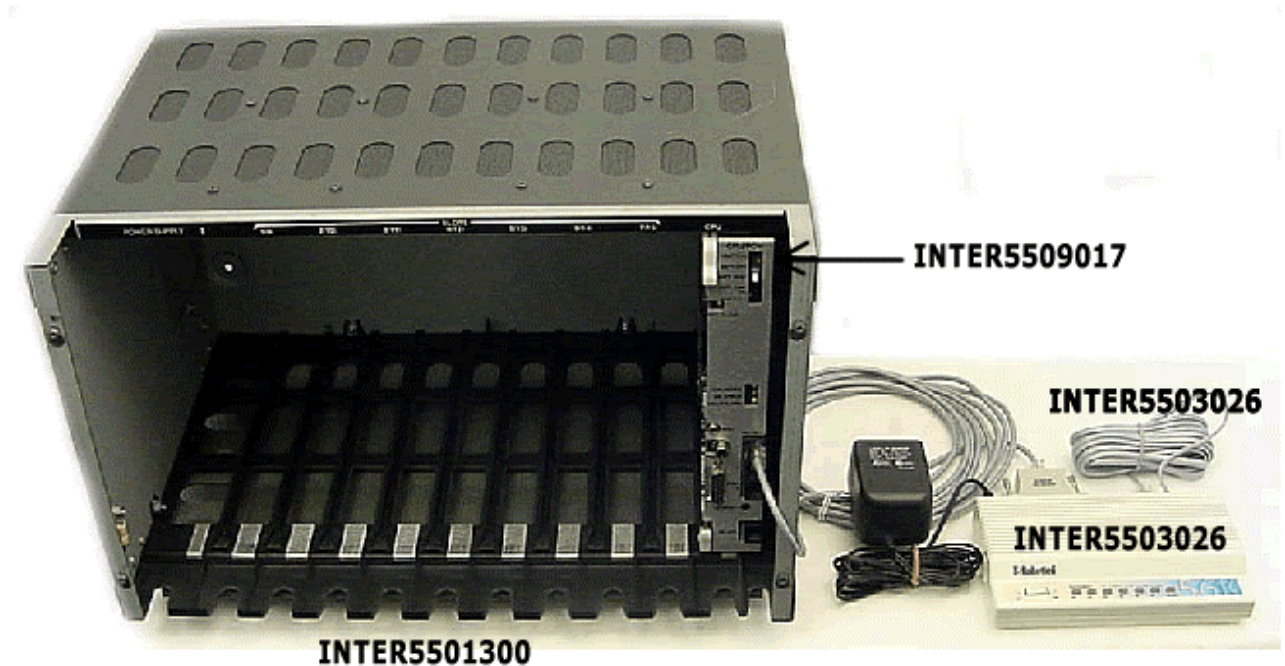

Inter-tel Axxess KSU and Modem Setup

Setting up your Inter-tel Axxess system and modem? If you need to purchase any of these parts, you can order on-line or by phone at 800 362-6740.

Is there a setup you would like to see here? Please let us let us know!

The Axxess Modem Kit (part number INTER5503026) includes DB25 to Modular Adapter, line cord, modem, and AC adapter.

Courtesy of Main Resource, Inc. Visit us at www.MainResource.com or call 800 362-6740 for all your Inter-tel Axxess needs.